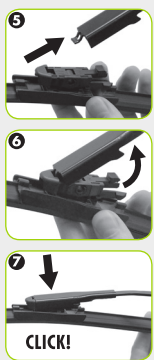

Fitting instructions

Flat Blade Multiconnection

HOOK CONNECTION

Pre-mounted hook adaptor for direct fitting with hook type arm

FLAT BLADE CONNECTIONS

1 & 2: Remove the pre-mounted hook adaptor - 3 & 4: Mount the module «MA» on the base

CLIP CONNECTION

Fit the arm directly

TOP LOCK CONNECTION

Fit the module "MB" on the blade and then connect the arm

SIDE LOCK CONNECTION

Fit the module "MB" on the blade and then connect the arm

BAYONET CONNECTION

Fit the module "MC" on the blade and then connect the arm

SCAN THE QR-CODES AND DISCOVER OUR NEW FITTING VIDEOS