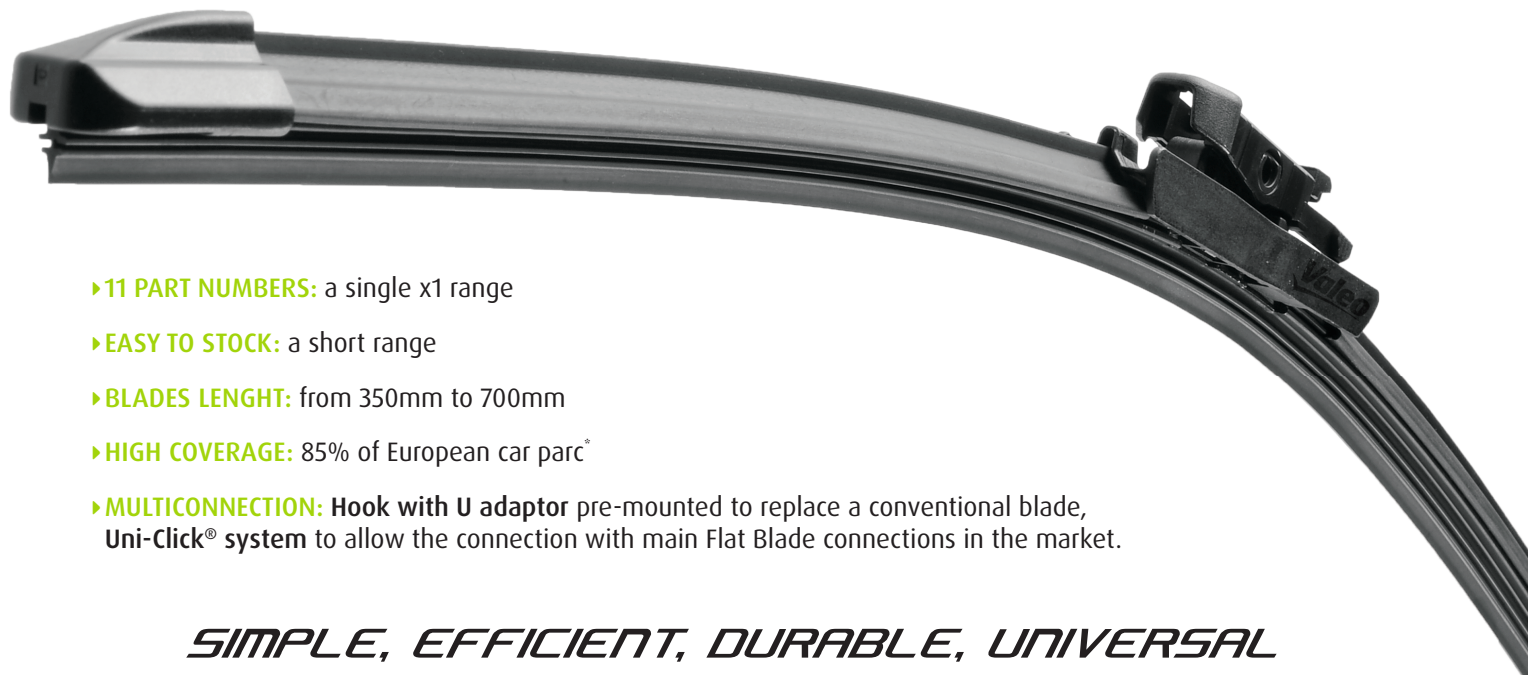

New range Flat Blade Multiconnection

- **11 PART NUMBERS:** a single x1 range
- **EASY TO STOCK:** a short range
- **BLADES LENGTH:** from 350mm to 700mm
- **HIGH COVERAGE:** 85% of European car parc*
- **MULTICONNECTION:** Hook with U adaptor pre-mounted to replace a conventional blade, Uni-Click® system to allow the connection with main Flat Blade connections in the market.

SIMPLE, EFFICIENT, DURABLE, UNIVERSAL

Short code	Part number	Blade length mm	Hook with U adaptor	Module MA	Module MB	Module MC
VFB35	575 780	350	pre - mounted	added in the pack	added in the pack	added in the pack
VFB38	575 781	380	pre - mounted	added in the pack	added in the pack	-
VFB40	575 782	400	pre - mounted	added in the pack	added in the pack	added in the pack
VFB45	575 783	450	pre - mounted	added in the pack	added in the pack	added in the pack
VFB48	575 784	475	pre - mounted	added in the pack	added in the pack	-
VFB50	575 785	500	pre - mounted	added in the pack	added in the pack	-
VFB53	575 786	530	pre - mounted	added in the pack	added in the pack	-
VFB55	575 787	550	pre - mounted	added in the pack	added in the pack	added in the pack
VFB60	575 788	600	pre - mounted	added in the pack	added in the pack	added in the pack
VFB65	575 789	650	pre - mounted	added in the pack	added in the pack	added in the pack
VFB70	575 790	700	pre - mounted	added in the pack	added in the pack	-

Make the clever choice

* Vehicles equipped in O.E. with standard blades or Flat Blade.